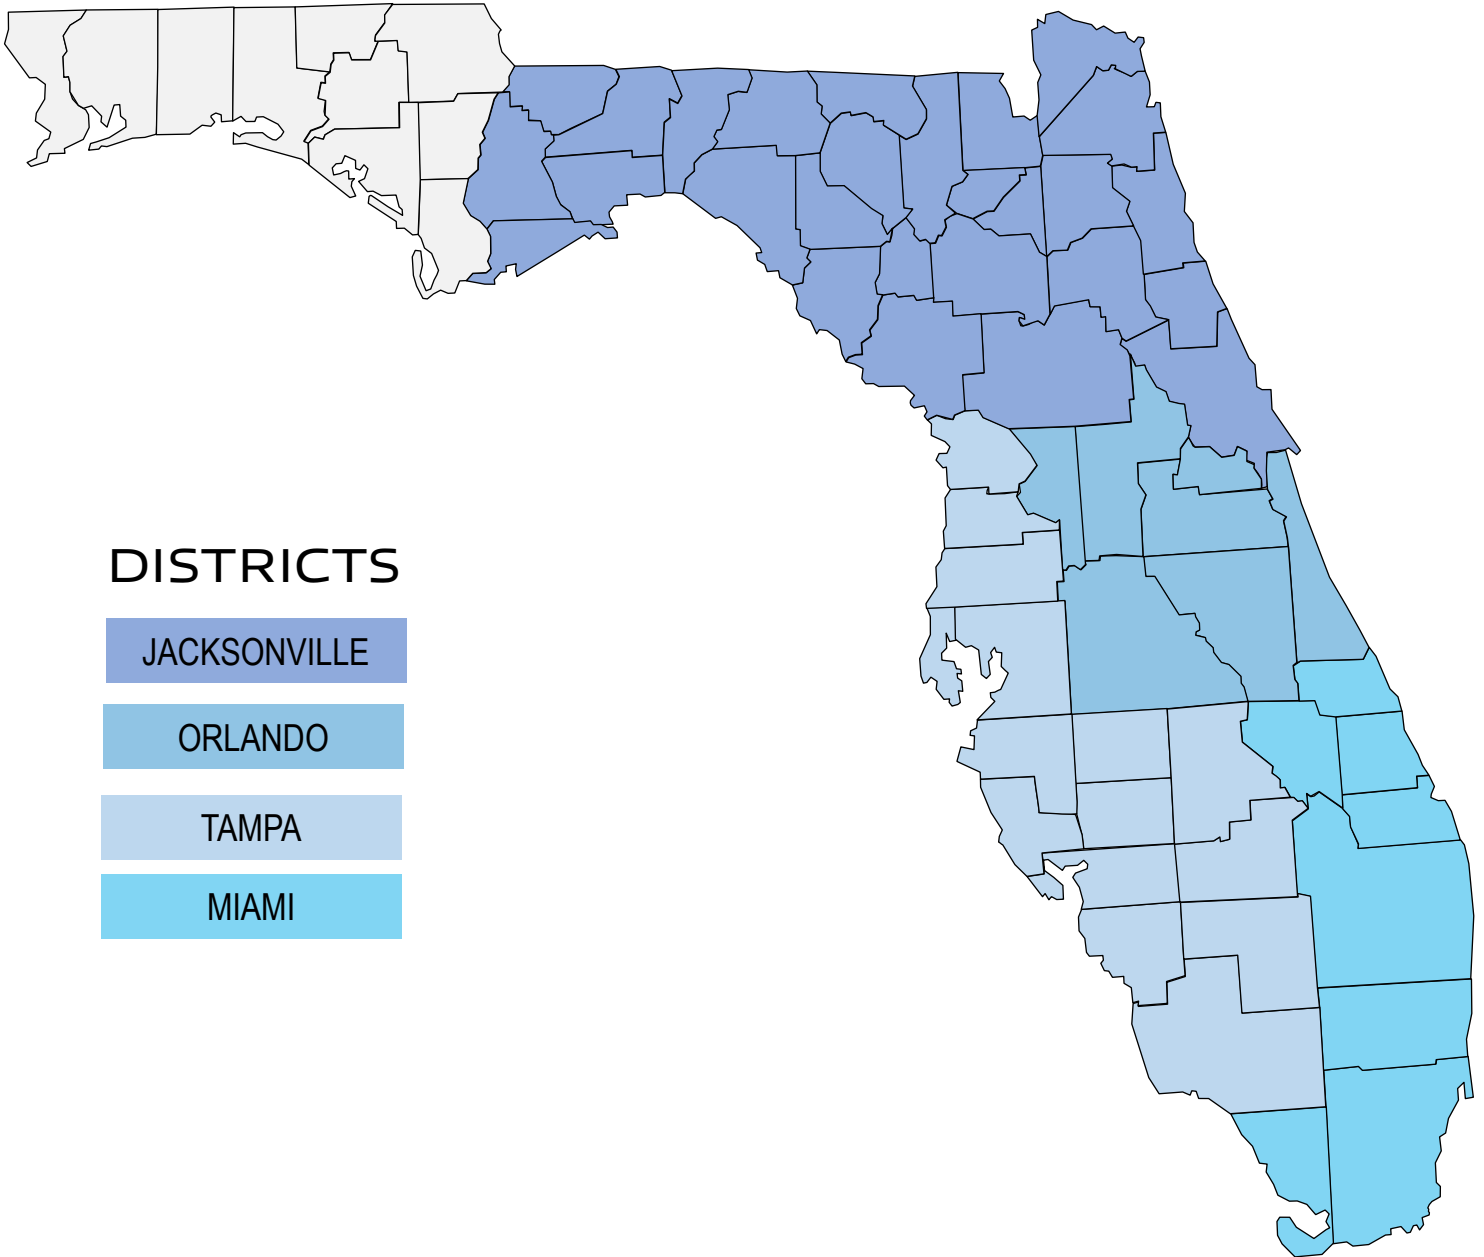

AFFILIATED

LIGHTING AND CONTROLS OF FLORIDA

DISTRICTS

- JACKSONVILLE
- ORLANDO
- TAMPA
- MIAMI